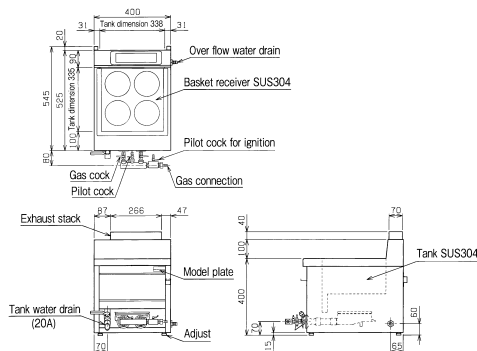

MRK-045TB

List Price : ¥139,000
(tax-excluded)

capacity
60 meals/h

※MRK-045TB (Table top type)
is match ignition.

Table top type noodle boiler Specifications table

| Model | External dimension (mm) | | | | Tank quantity | Basket quantity | Tank water amount (ℓ) | Gas consumption | | Gas connection | | Water drain | Weight (kg) |
|-----------|-------------------------|--------------|--------|------|---------------|-----------------|-----------------------|----------------------|------------------|------------------------|-------------------------|-------------------------------|-------------|
| | Width | Depth | Height | Back | | | | Town gas | LP gas | Town gas | LP gas | | |
| MRK-045TB | 400 | 545 (525) | 400 | 100 | 1 | 4 | 15 | 12.2kW(10,500kcal/h) | 12.2kW(0.88kg/h) | 13mm rubber tube mouth | 9.5mm rubber tube mouth | 20A 14mm rubber tube mouth | 24.5 |